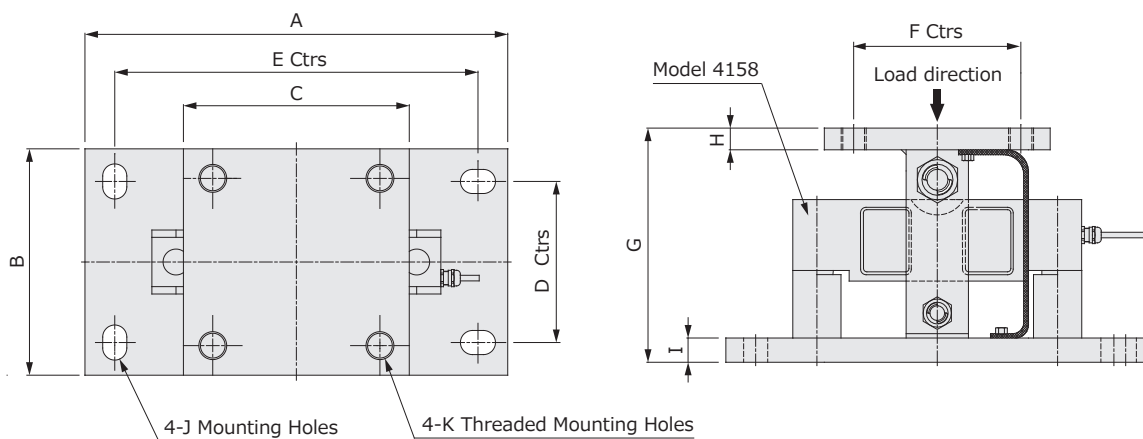

Heavy Duty Silo Mount for Use with 4158 Load Cell

# 4158 Silo Mount

- Capacities : 4.5tf...34tf
- All steel construction
- Use on tanks or silos
- Simple installation
- Low profile

## Outline dimensions (mm)

### Dimensions

Model	A	B	C	D	E	F	G	H	I	J	K
4158SM-10klb...25klb	240	180	180	130	190	130	142	12.7	19	φ18×28	M20
4158SM-40klb	380	203	203	140	320	150	195	19	25	φ22×32	M24
4158SM-50klb...75klb	380	203	203	140	320	150	210	19	25	φ22×32	M24