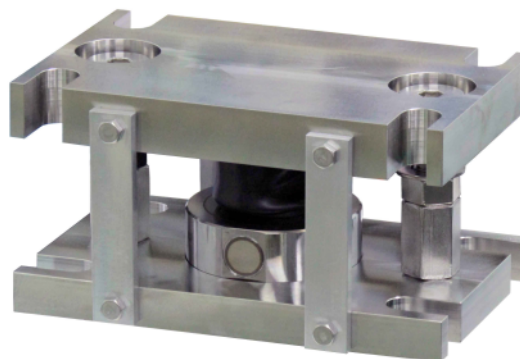

# 220 Silo Mount

- Capacities : 5tf...30tf
- Stainless steel construction
- Low profile
- Lift-off protection
- Jacking support system
- Allowance for thermal expansion

## Outline dimensions (mm)

### Dimensions

Model	A	B	C	D	φE	H	J	K	M
220SM-5T, 10T	127	203	90	170	18	107	118	25.5	19
220SM-20T, 30T	152	245	115	208	24	148	156	30	30

※ Please check "Instruction manual for 220 Silo Mount".