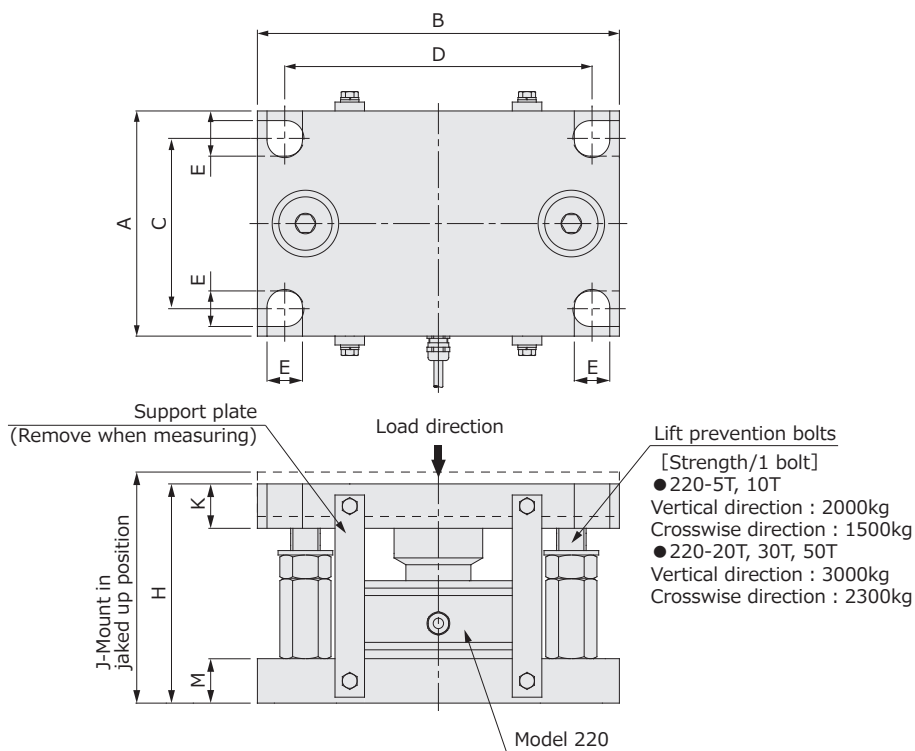

# 220 Silo Mount

- Capacities : 5tf...30tf
- Stainless steel construction
- Low profile
- Lift-off protection
- Jacking support system
- Allowance for thermal expansion

## Outline dimensions (mm)

### Dimensions

Model	A	B	C	D	φE	H	J	K	M
220SM-5T, 10T	127	203	90	170	18	107	118	25.5	19
220SM-20T, 30T	152	245	115	208	24	148	156	30	30

※ Please check "Instruction manual for 220 Silo Mount".